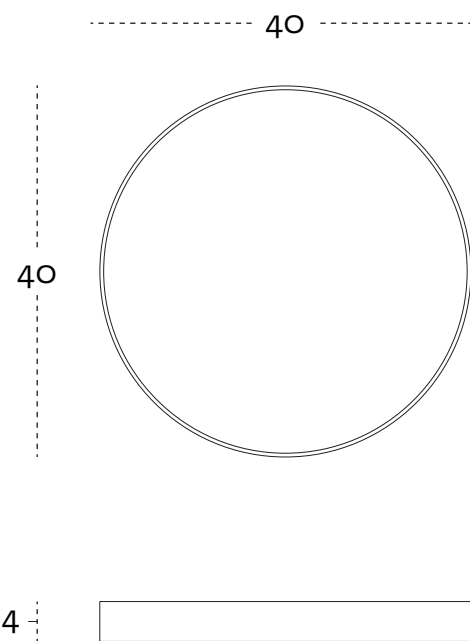

TEMPTATIONS

measures are in cm

vassoio tondo
round tray

vassoio ovalizzato
oval tray

collezione Home Sweet Home
design Valentina Fontana, 2016