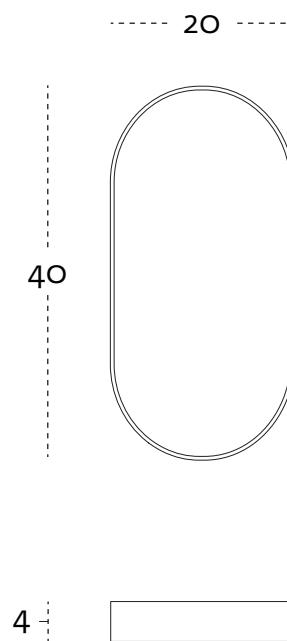

TEMPTATIONS

measures are in cm

vassoio tondo
round tray

vassoio ovalizzato
oval tray

collezione Home Sweet Home
design Valentina Fontana, 2016